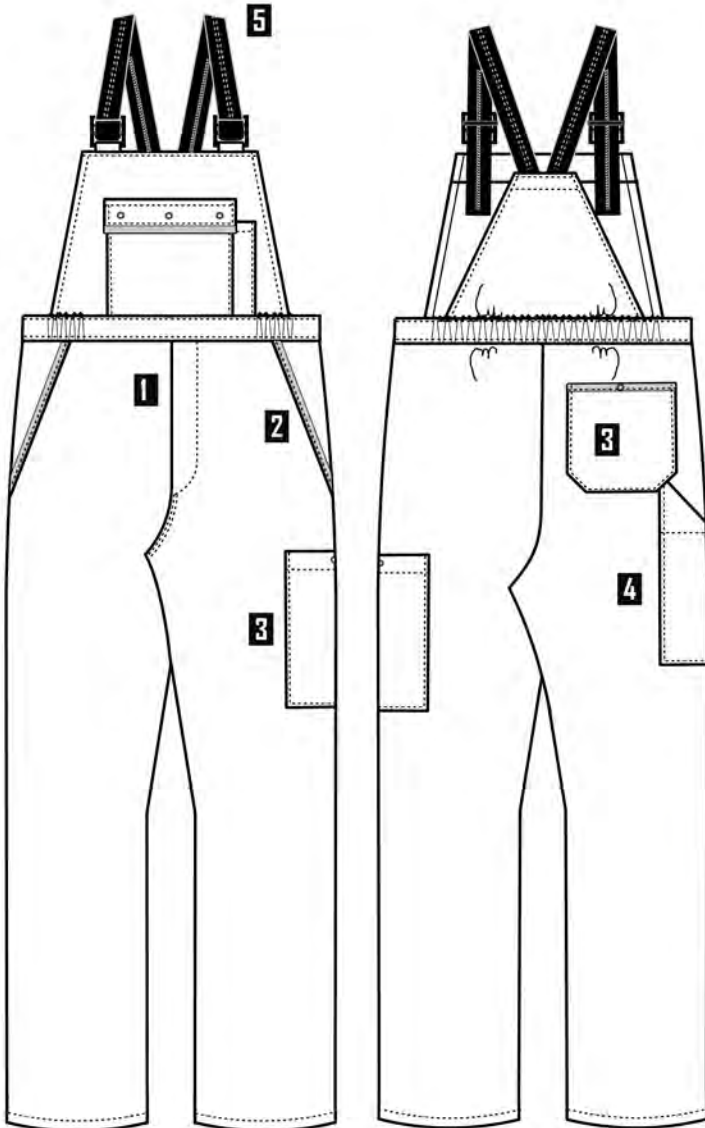

MEN'S BIB AND BRACES

Production Number

A7797687

Fabric

65% polyester / 35% cotton

245 g/m²

Description

- **1** fly with a hidden metal press buttons
- **2** two wedge pockets
- **3** cargo pocket and back pocket with metal press buttons
- **4** ruler pocket
- **5** stretch braces

Color

royal box/navy

navy/royal box

convay/navy