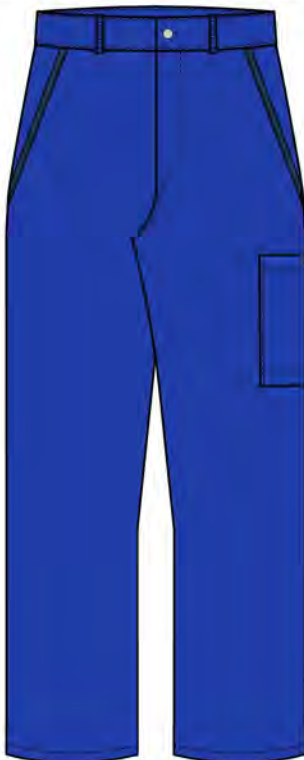

### Description

- 1** front fastening with a hidden metal press buttons
- 2** two breast patch pockets with flap and metal press buttons
- 3** adjustable belt and cuffs with metal press buttons

### Description

- 1** fly with a hidden metal press buttons
- 2** two wedge pockets
- 3** cargo pocket and back pocket with metal press buttons
- 4** ruler pocket

### Color

royal box/navy

navy/royal box

convoy/navy