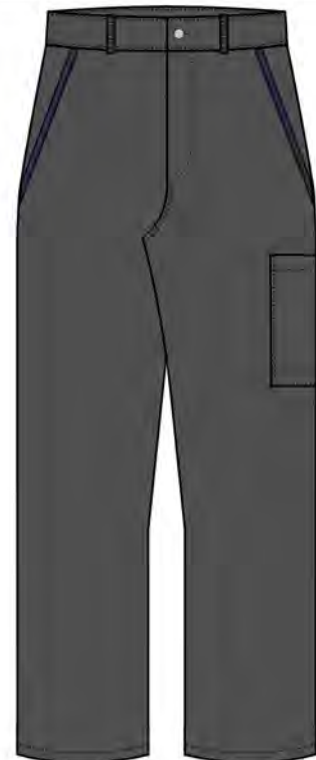

### Description

- 1** front fastening with a hidden metal press buttons
- 2** two breast patch pockets with flap and metal press buttons
- 3** adjustable belt and cuffs with metal press buttons

### Description

- 1** fly with a hidden metal press buttons
- 2** two wedge pockets
- 3** cargo pocket and back pocket with metal press buttons
- 4** ruler pocket

### Color

royal box/navy

navy/royal box

convoy/navy