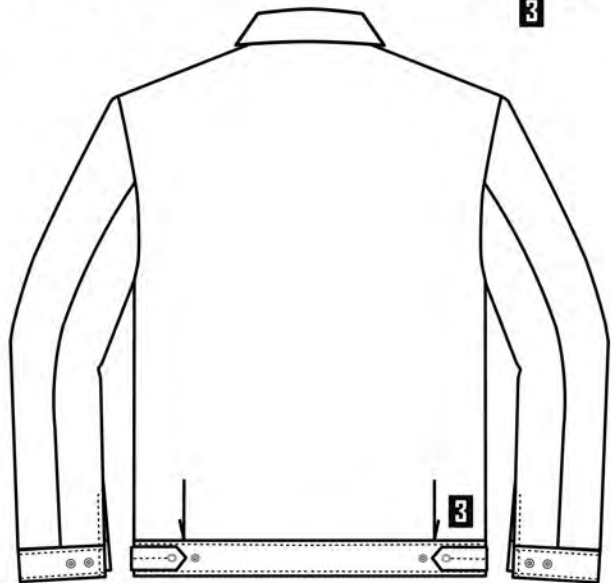

MEN'S JACKET

Production Number

A8097687

Fabric

65% polyester / 35% cotton

245 g/m²

Description

- **1** front fastening with a hidden metal press buttons
- **2** two breast patch pockets with flap and metal press buttons
- **3** adjustable belt and cuffs with metal press buttons

Color

royal box/navy

navy/royal box

convoy/navy