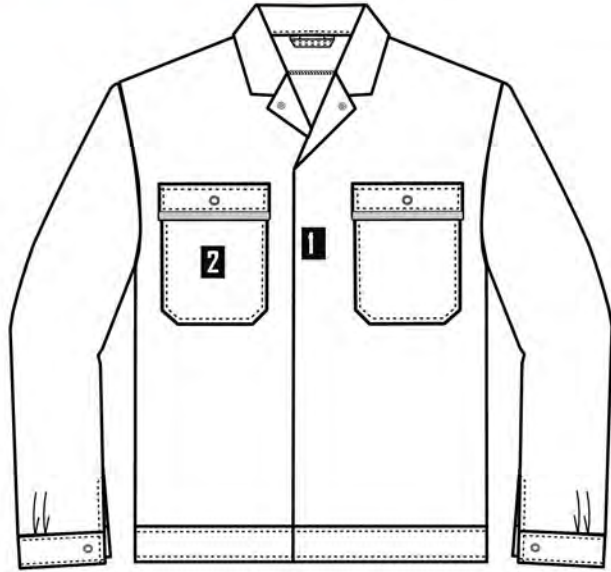

MEN'S JACKET

Production Number

A8097687

Fabric

65% polyester / 35% cotton

245 g/m²

Description

- **1** front fastening with a hidden metal press buttons
- **2** two breast patch pockets with flap and metal press buttons
- **3** adjustable belt and cuffs with metal press buttons

Color

royal box/navy

navy/royal box

convoy/navy