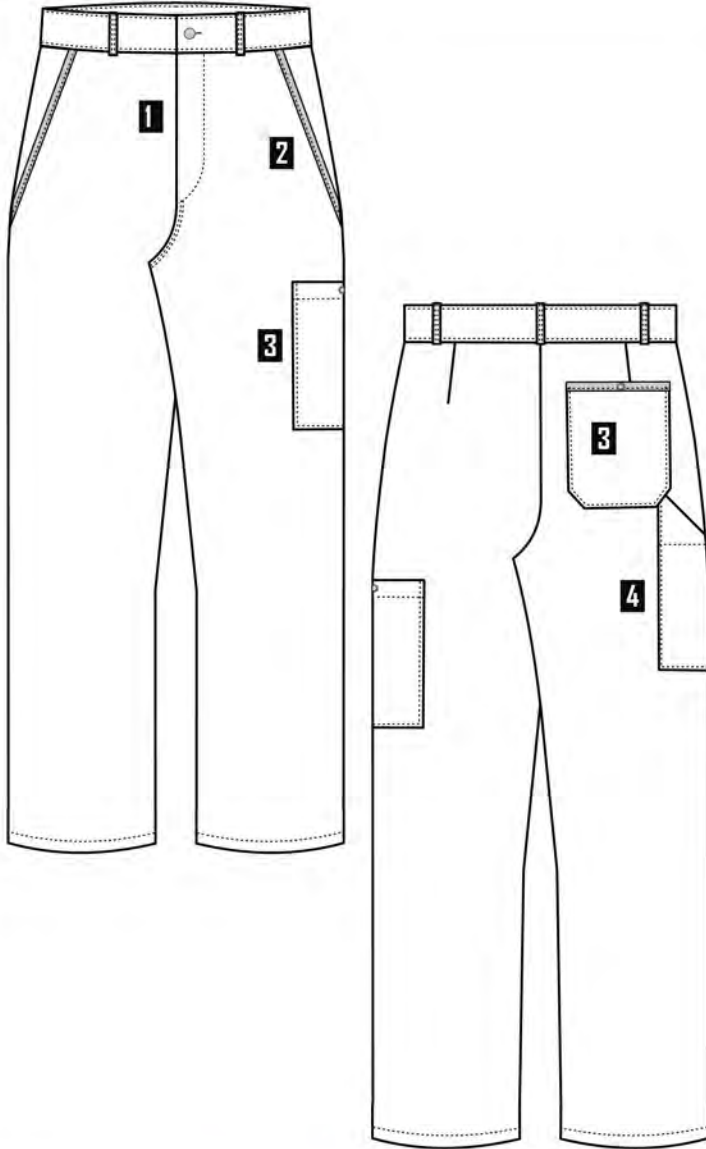

MEN'S TROUSERS

Production Number

A2058687

Fabric

65% polyester / 35% cotton

245 g/m²

Description

- **1** fly with a hidden metal press buttons
- **2** two wedge pockets
- **3** cargo pocket and back pocket with metal press buttons
- **4** ruler pocket

Color

royal box/navy

navy/royal box

convoy/navy